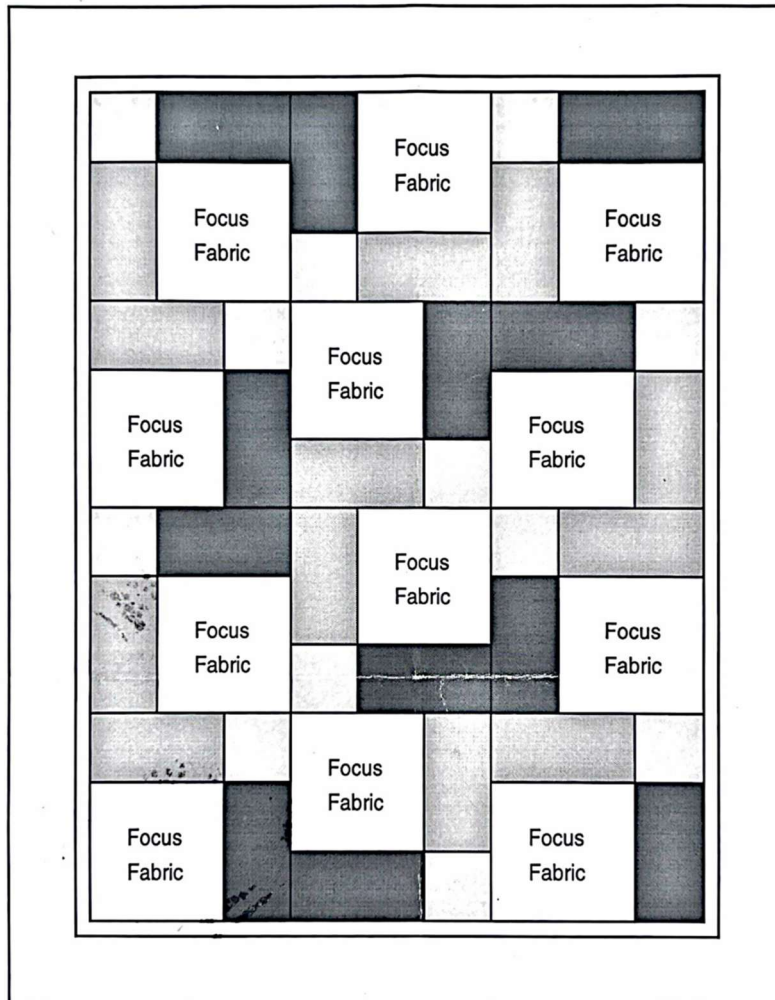

## Rusty's Block - Quilt size approximately 46" x 58"

### Fabrics Needed:

Light – 4 ½" x 4 ½" square, cut 12                      1/3 yard

Medium – 4 ½" x 8 ½" rectangle, cut 12                      ½ yard

Dark – 4 ½" x 8 ½" rectangle, cut 12                      ½ yard

Focus – 8 ½" x 8 ½" square, cut 12                      ¾ yard

Inner border – 1 ½" strips, cut 5 strips                      ¼ yard

Outside border – 4 ½" strips, cut 6 strips                      ¾ yard

These easy 12" blocks are all the same, rotate them for interest!