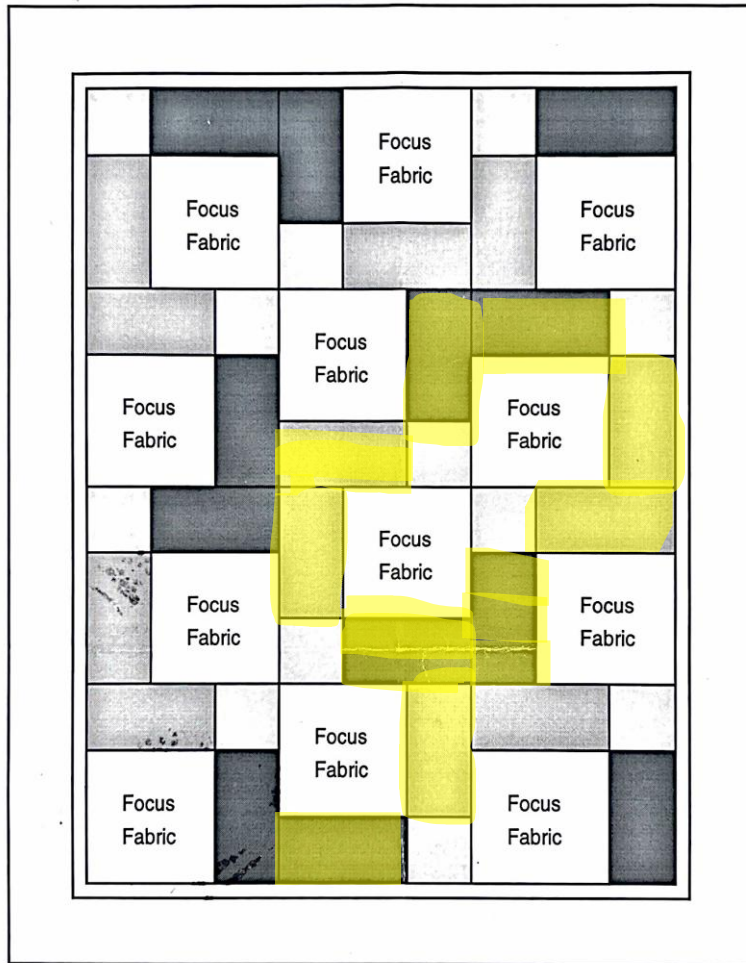

Rusty's Block - Quilt size approximately 46" x 58"

5-6 Fabrics Needed:

Light – 4 ½" x 4 ½" square, cut 12 1/3 yard

Medium – 4 ½" x 8 ½" rectangle, cut 12 1/2 yard

Dark – 4 ½" x 8 ½" rectangle, cut 12 1/2 yard

Focus – 8 ½" x 8 ½" square, cut 12 3/4 yard

Inner border – 1 ½" strips, cut 5 strips 1/4 yard

Outside border (may be the same as focus) – 4 ½" strips, cut 5 strips 3/4 yard

Note: the 5 blocks highlighted in yellow have the medium & dark rectangles in reverse order of the other 7 blocks.